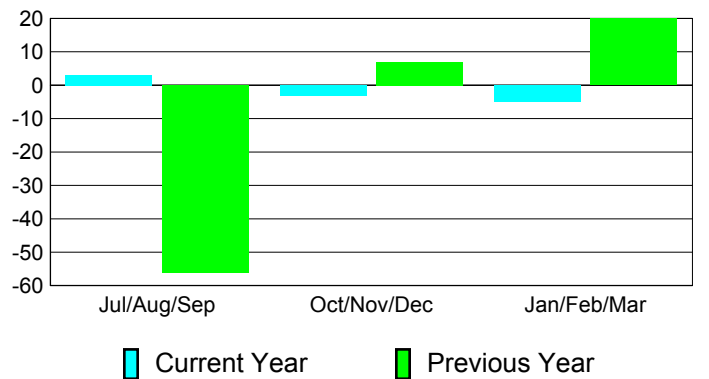

**Membership Results
2010-2011**

**Membership
2009-2010**

Month	Net Memb Goal	Actual New Memb	Actual Dropped Memb	Gain/Loss of Memb	Gain/Loss of Memb
Jul/Aug/Sep	-40	43	-40	3	-56
Oct/Nov/Dec	10	53	-56	-3	7
Jan/Feb/Mar	35	59	-64	-5	20
Totals	5	155	-160	-5	-29

Membership Results 2010-2011

Goal, New, Dropped, Gain/Loss

Comparison of Membership Gain/Loss

Current Year Compared to the Previous Year

Gender Comparison 2010-2011

Jul/Aug/Sep

Oct/Nov/Dec

Jan/Feb/Mar