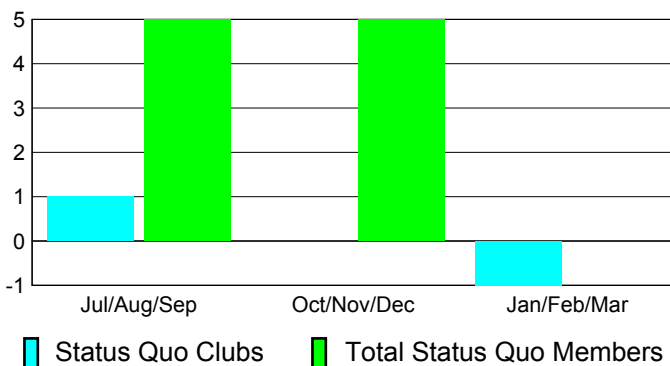

Club Results 2010-2011

Goal, New, Dropped, Gain/Loss

Comparison of Club Gain/Loss

Current Year Compared to the Previous Year

YTD Status Quo Clubs 2010-2011

Status Quo Clubs Compared to Status Quo Members

MEMBERSHIP

**Membership Results
2010-2011**

**Membership
2009-2010**

Month	Net Memb Goal	Actual New Memb	Actual Dropped Memb	Gain/Loss of Memb	Gain/Loss of Memb
Jul/Aug/Sep	-40	43	-40	3	-56
Oct/Nov/Dec	10	53	-56	-3	7
Jan/Feb/Mar	35	59	-64	-5	20
Totals	5	155	-160	-5	-29