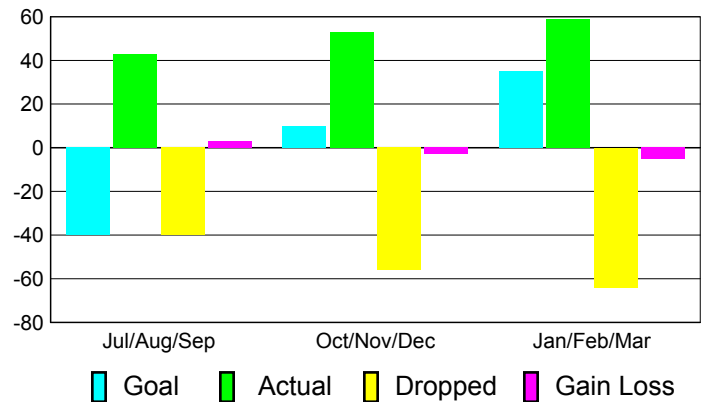

Membership Results 2010-2011

Goal, New, Dropped, Gain/Loss

Comparison of Membership Gain/Loss

Current Year Compared to the Previous Year